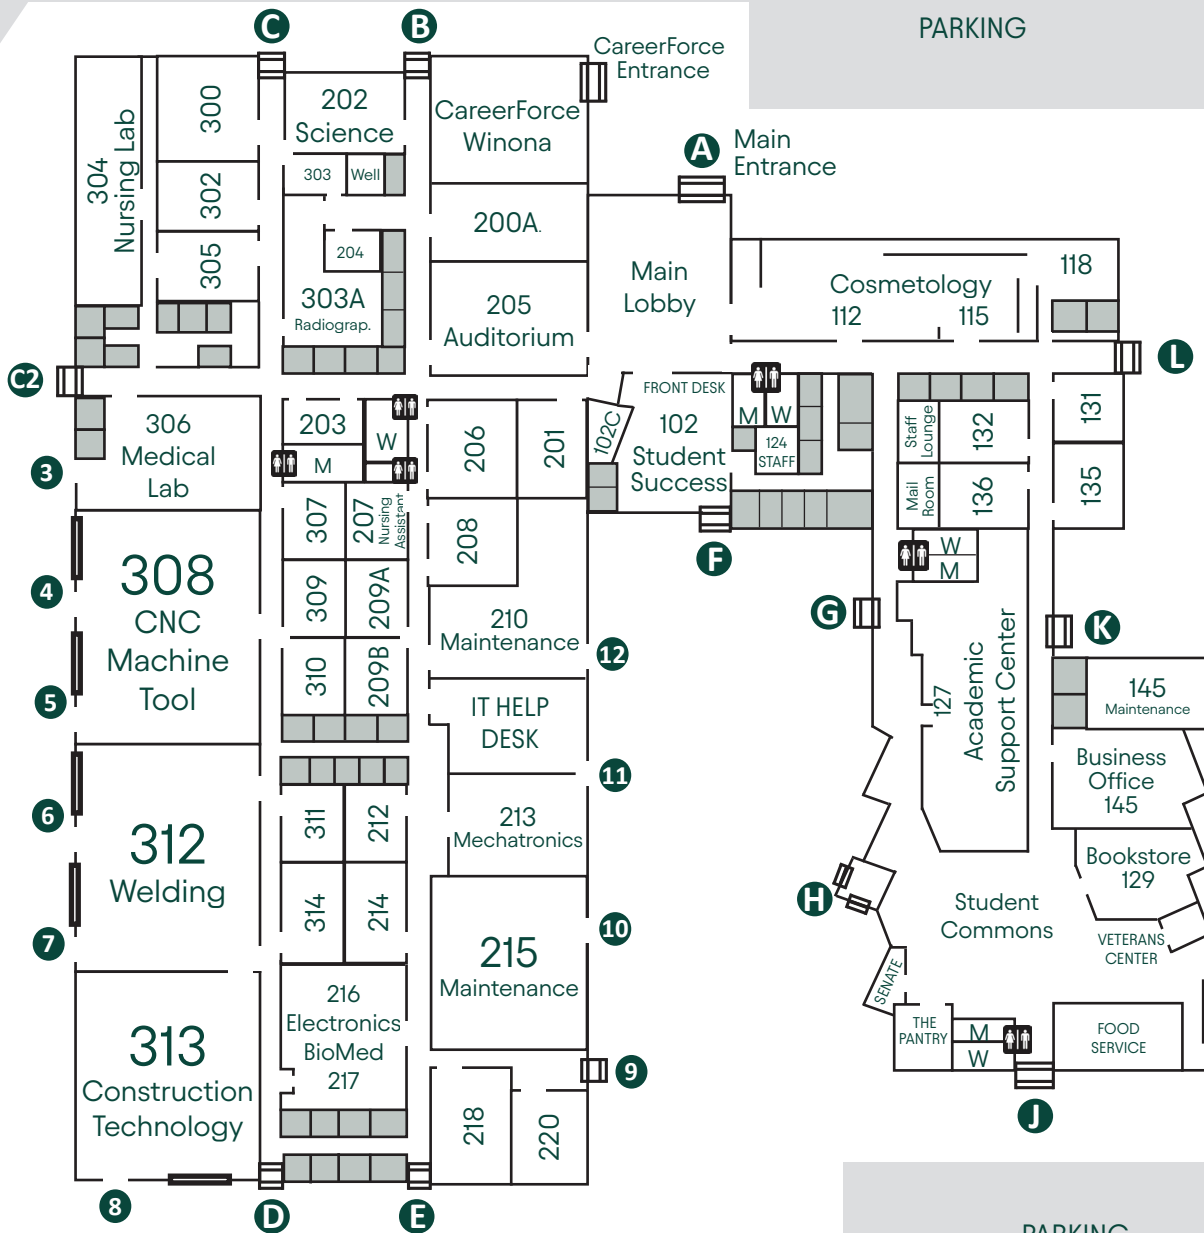

CareerForce Parking

PARKING

Minnesota State
College Southeast
Winona Main Campus
1250 Homer Road
Winona, MN 55987

- A-L Public Entrance
- 100 Classroom and Labs
- Office
- 1-12 Service Entrances
- Garage Door
- ♿ Restroom

PARKING

PARKING

PARKING

Transportation Center
& Tandiski Center

↓ ↓

PARKING

PARKING

Main Campus

PARKING

Norris P. Abts Transportation Center

- Public Entrance
- Classroom and Labs
- Office
- Service Entrances
- Garage Door
- Restroom

PARKING

TRUCK DRIVING PRACTICE RANGE

Storr's Pond Road