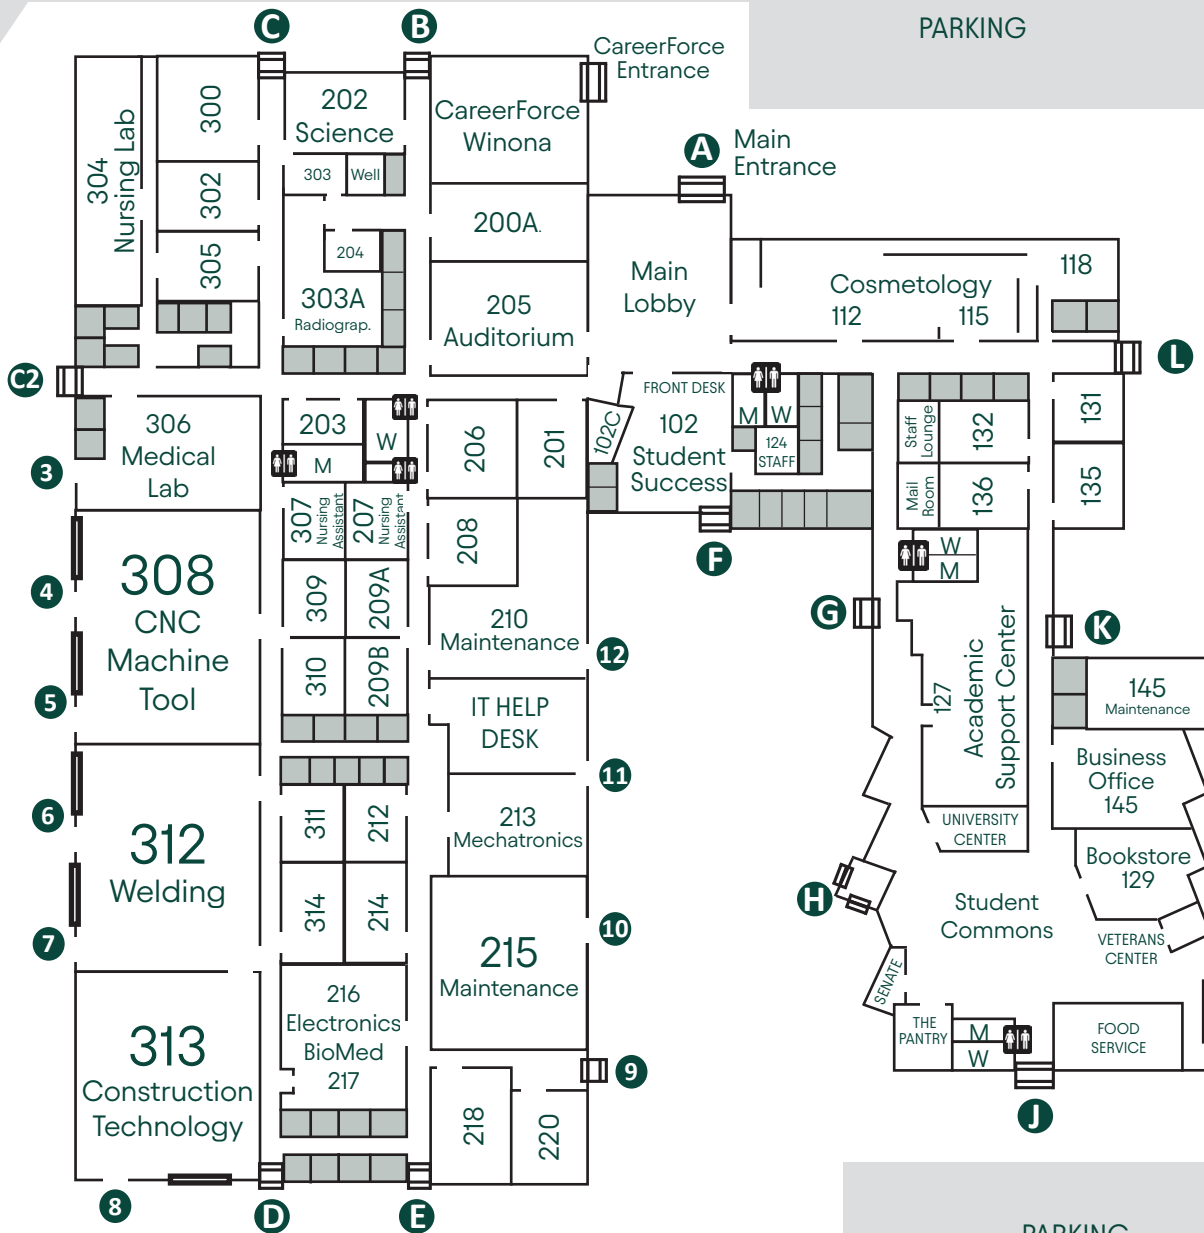

HOMER ROAD

CareerForce Parking

PARKING

Minnesota State  
College Southeast  
Winona Main Campus  
1250 Homer Road  
Winona, MN 55987

- A-L** Public Entrance
- 100** Classroom and Labs
- Office**
- 1-12** Service Entrances
- Garage Door**
- Restroom**

PARKING

PARKING

PARKING

Transportation Center  
& Tandiski Center

PARKING

PARKING

Main Campus

PARKING

Norris P. Abts Transportation Center

- Public Entrance
- Classroom and Labs
- Office
- Service Entrances
- Garage Door
- Restroom

Storr's Pond Road

TRUCK DRIVING PRACTICE RANGE

MINNESOTA STATE COLLEGE SOUTHEAST