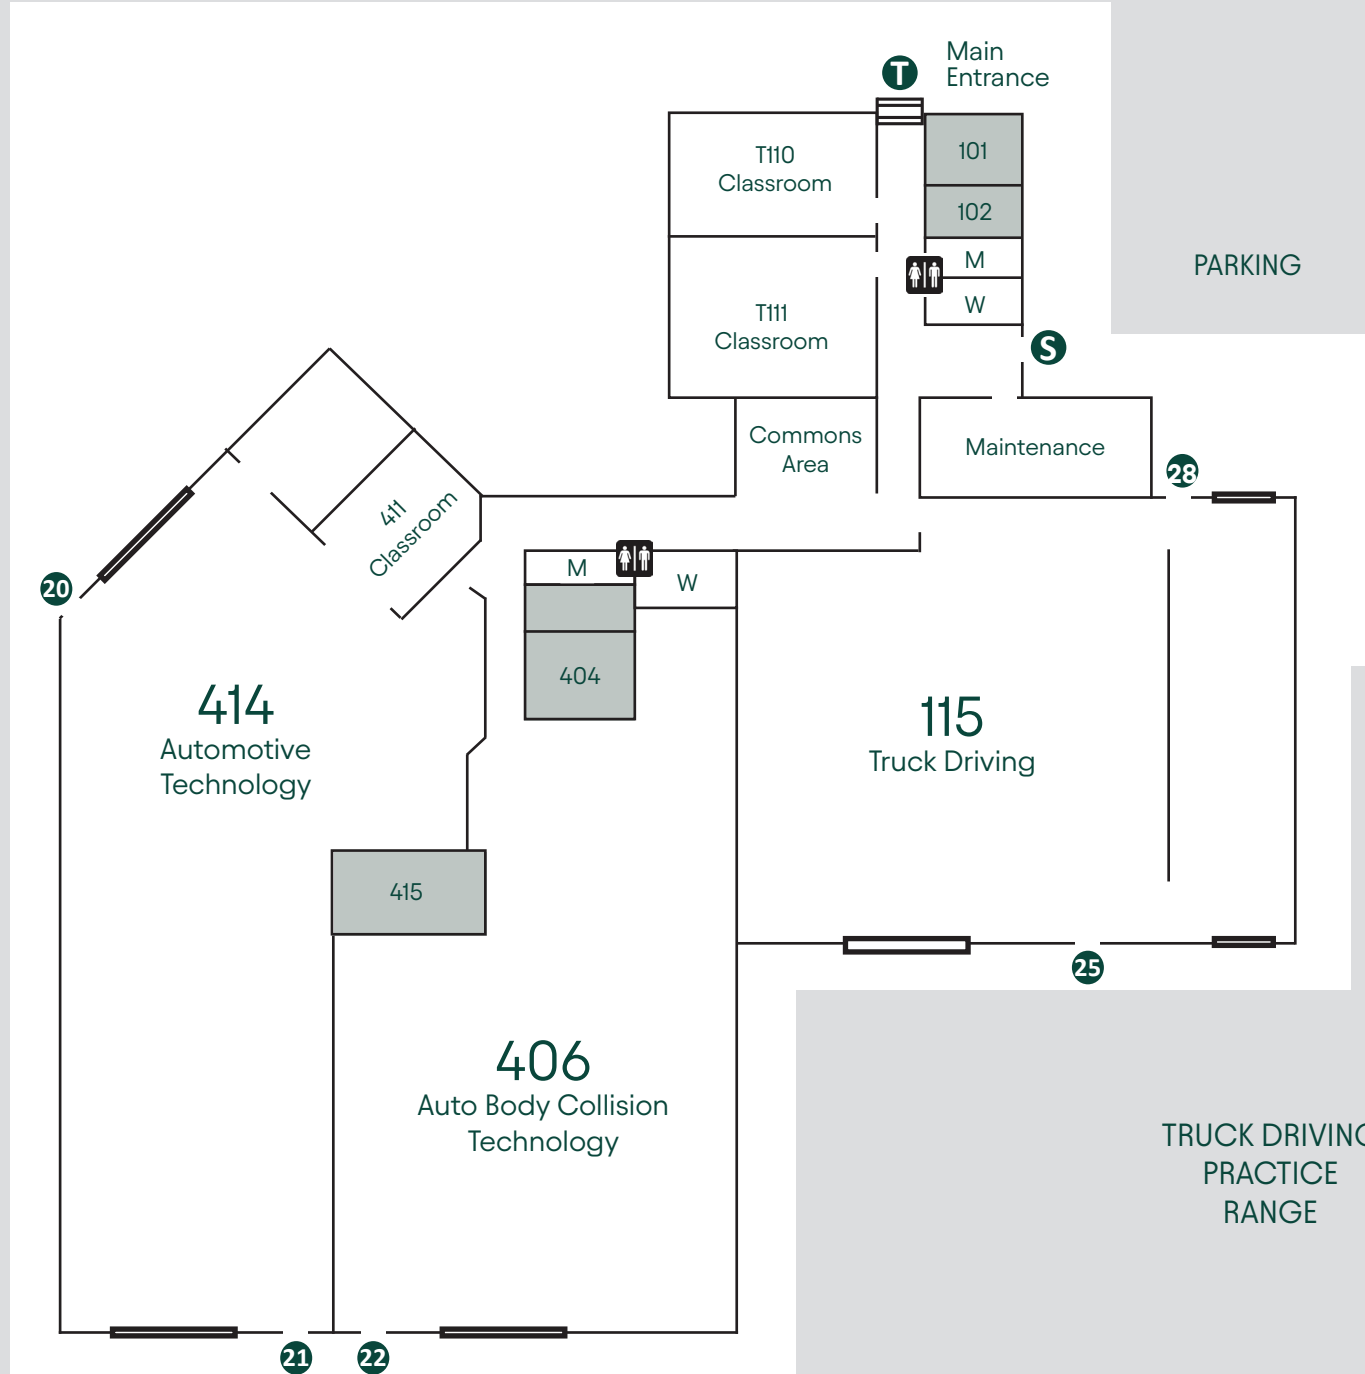

PARKING

PARKING

PARKING

Transportation Center  
& Tandiski Center

PARKING

PARKING

Main Campus

PARKING

Norris P. Abts Transportation Center

- Public Entrance
- Classroom and Labs
- Office
- Service Entrances
- Garage Door
- Restroom

Storr's Pond Road

TRUCK DRIVING PRACTICE RANGE

MINNESOTA STATE COLLEGE SOUTHEAST